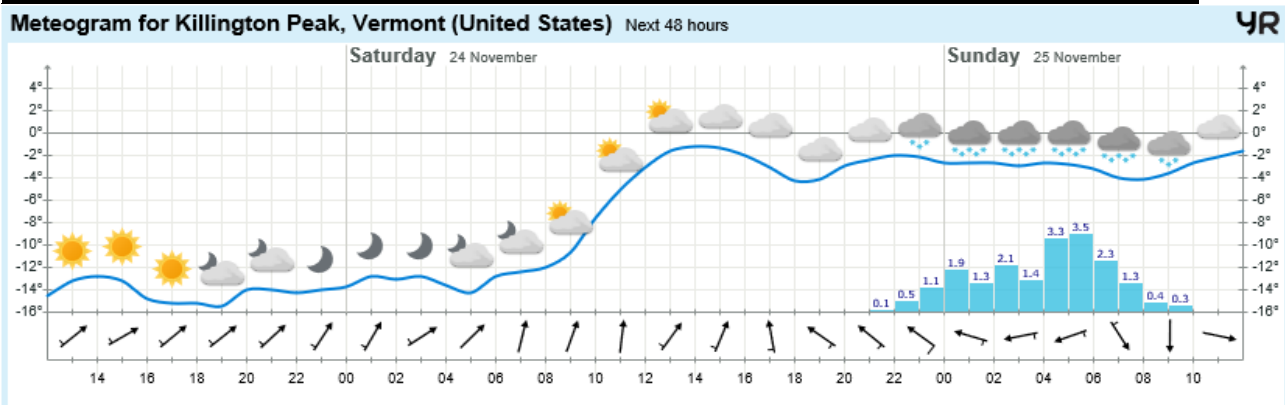

Date:		
From	23.11.2018	To: 25.11.2018
Place:	Killington	Race: GS

	GS	23.11.2018
Time	55%	-12,3
09:45	Snow	Snow %
Start	-15,6	17%
SL Start	-15	19%
Ziel	-15,5	20%
Snow:	Kunst/Altschnee	

Wax:	LF 21	
	Temp. -12,3	55%
LF 21		
Worldcup Mix Cold		
Finish:		
Speed Finish Cold		